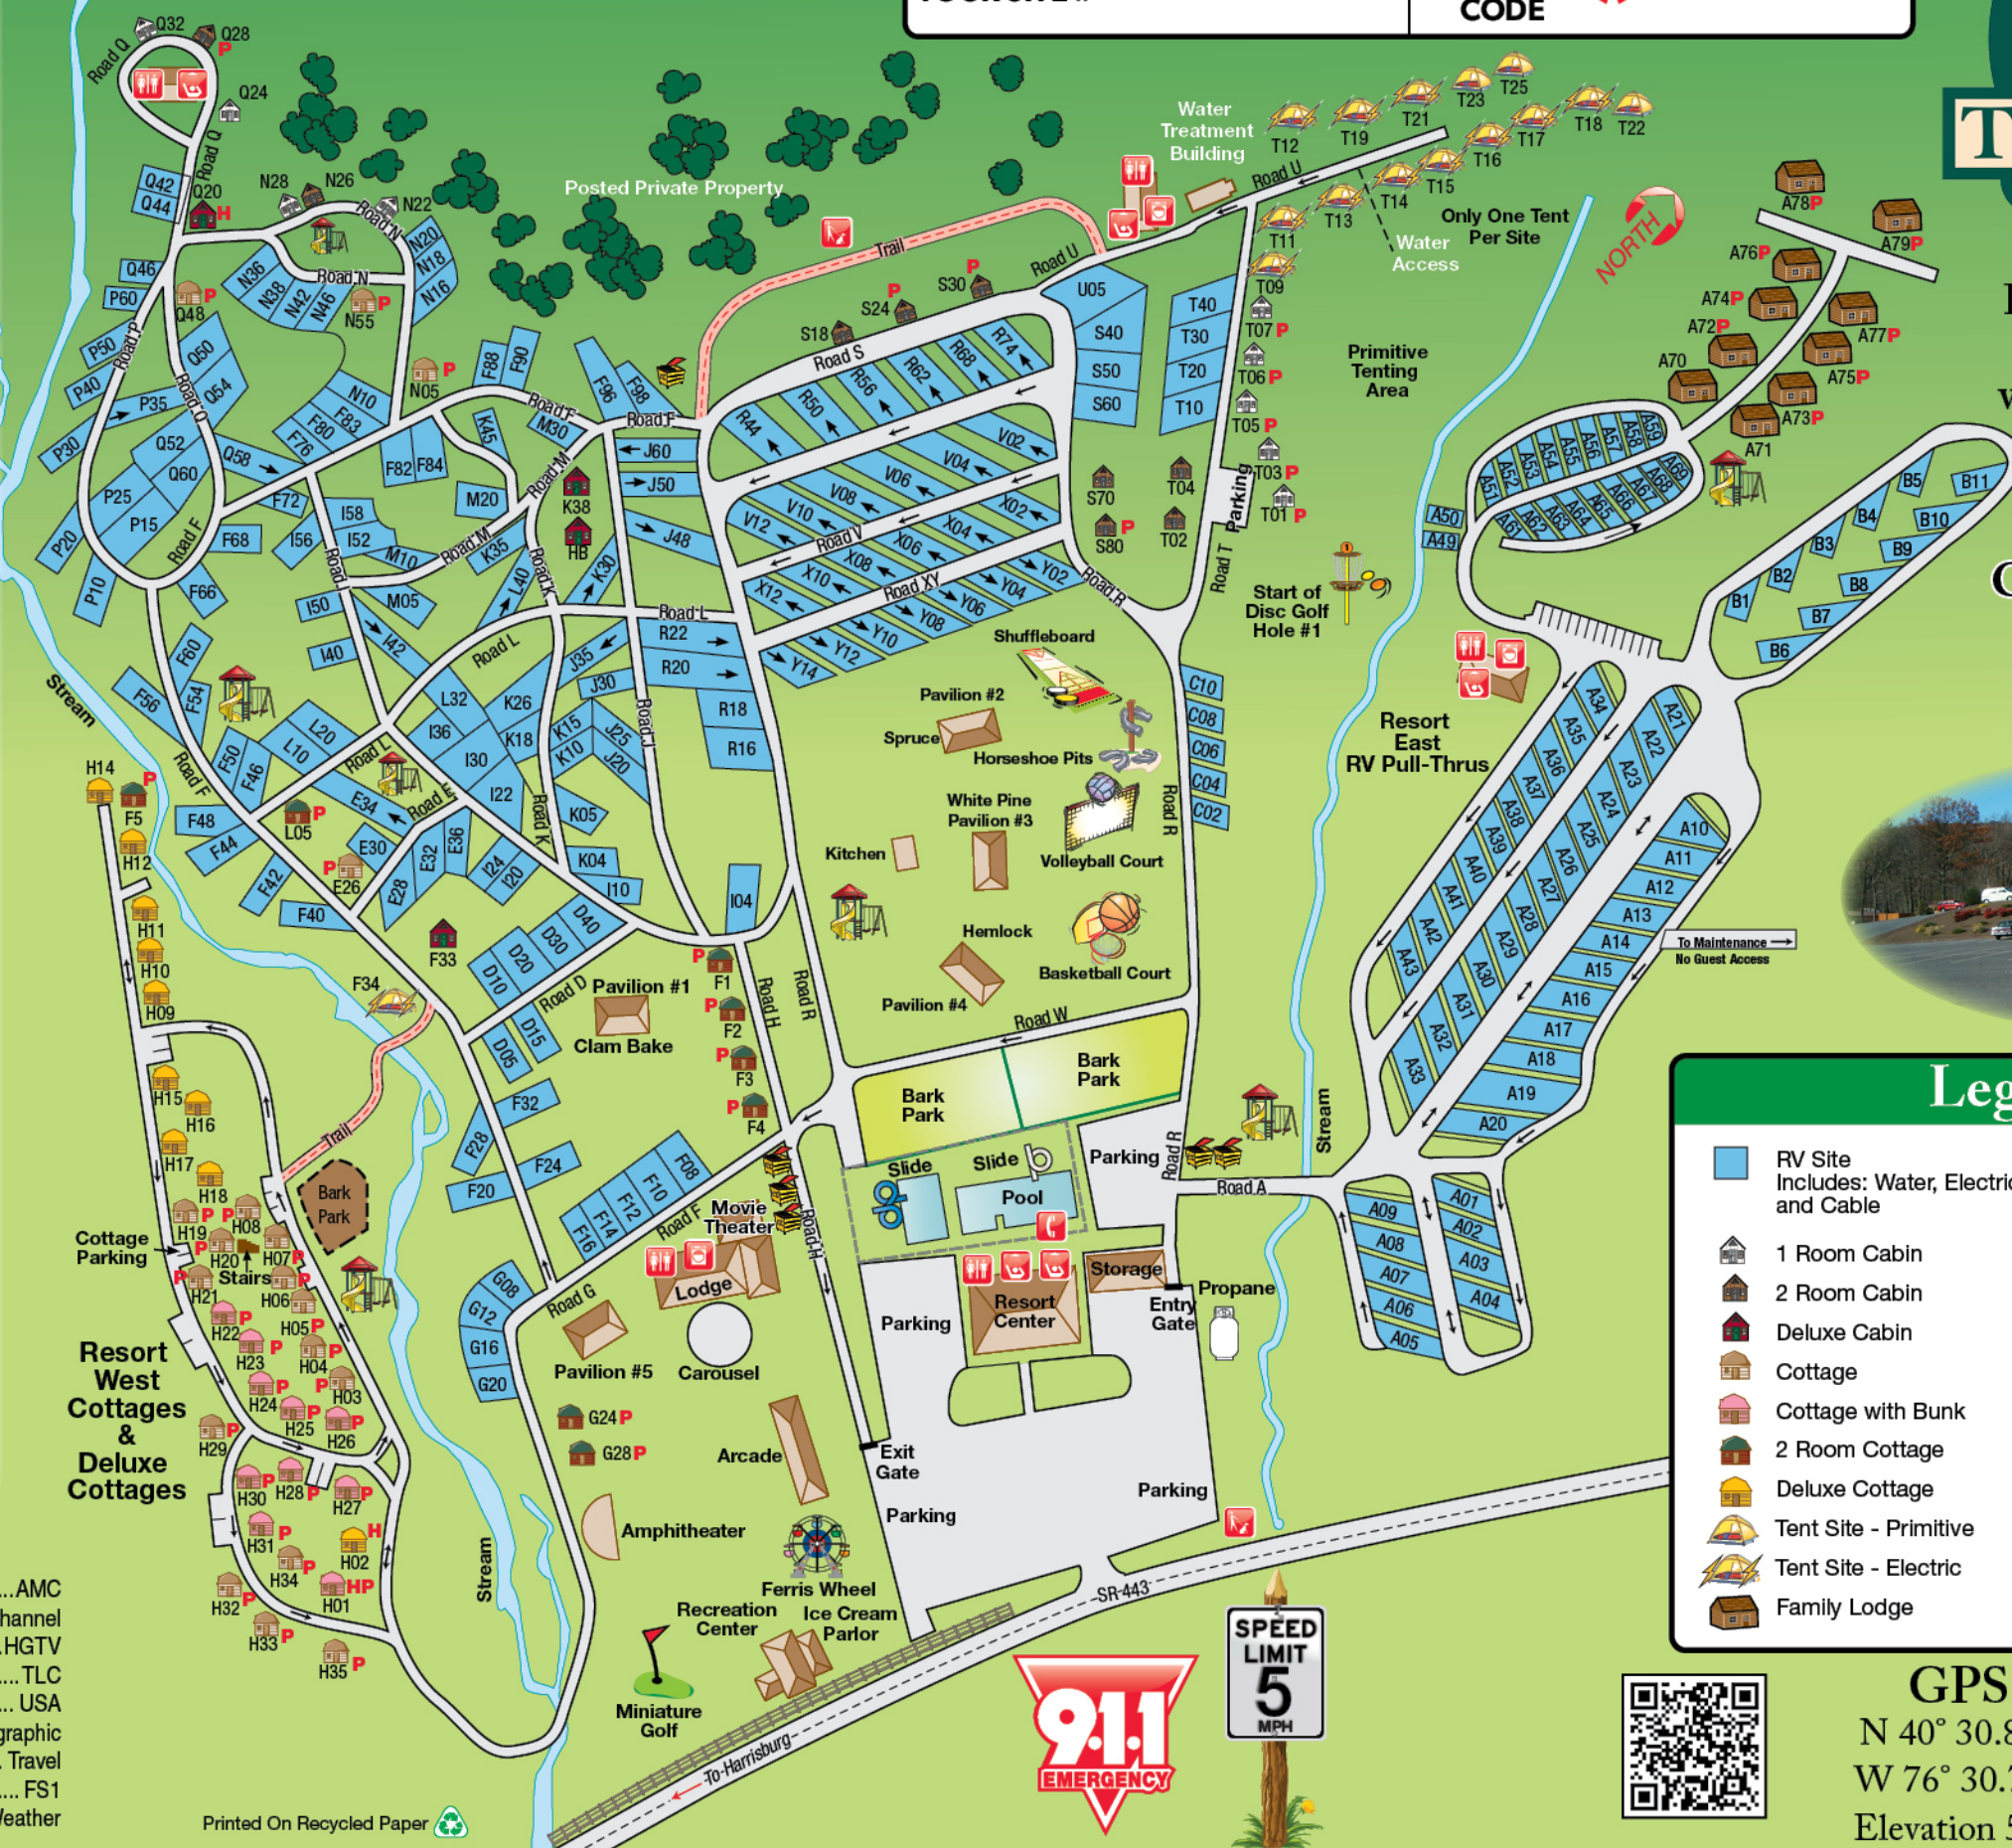

All guests of Twin Grove RV Resort & Cottages (TG) who stay at any site or use any of the facilities do so at their own risk. TG is not responsible for injuries or damages of any sort for any reason. All guests of TG agree to release TG and its affiliates, officers, family members, volunteers, fellow campers and employees of all liability for the loss or damages to property, and injury to his/her person arising out of his/her use of the TG facilities and agrees to indemnify and hold harmless TG, its officers, family members, volunteers, fellow guests and employees against any and all claims of any type.

We have Satellite TV, General Store, and Propane.

TV Channels

2.....InHouse	12.....Animal Planet	21.....AMC
3.....CBS	13.....Food Network	22.....History Channel
4.....ABC	14.....Cartoon Network	23.....HGTV
5.....NBC	15.....PBS	24.....TLC
6.....TBS	16.....CNN	25.....USA
7.....TNT	17.....Headline News	26.....Nat'l Geographic
8.....FOX	18.....Discovery	27.....Travel
10.....WB	19.....ESPN	28.....FS1
11.....Freeform	20.....ESPN2	29.....Weather

Check-in 3 p.m. • Check-out, RV Sites 1 p.m.
Check-out, Cabins & Cottages 11 a.m.

WELCOME

YOUR SITE #

GATE PASS CODE *
CODE